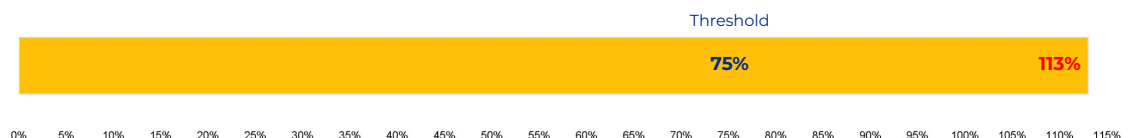

PRIMARY CRITERIA #1: 2022-23 ENROLLMENT

2023 Enrollment
1,047

Campus Type
Specialty HS

Enrollment Threshold
400

	2018	2019	2020	2021	2022	2023
Total Enrollment:	716	826	894	963	1004	1047

PRIMARY CRITERIA #2: FACILITY COST PER PUPIL

Cost Per Pupil
\$7,527

PRIMARY CRITERIA #3: 2022-23 FACILITY USE

Functional Capacity
927

Facility Usage
113%

Advanced Learning Academy

DEMOGRAPHICS

2022 ACADEMIC PERFORMANCE

2022-23 CHOICE IN / CHOICE OUT