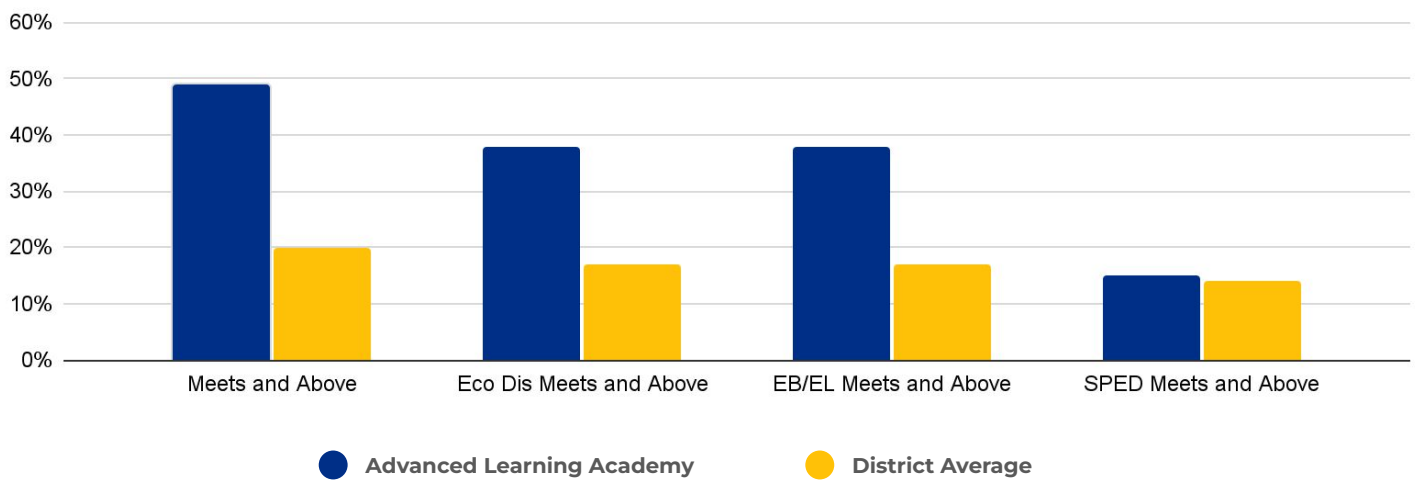

Cost Per Pupil
\$7,527

PRIMARY CRITERIA #3: 2022-23 FACILITY USE

Functional Capacity
927

Facility Usage
113%

Advanced Learning Academy

DEMOGRAPHICS

2022 ACADEMIC PERFORMANCE

2022-23 CHOICE IN / CHOICE OUT

BRIEF CRITERIA ANALYSIS

ALA is a high-demand, high-performing school that does not meet any of the primary rightsizing criteria. The school does not have room for significant expansion on its current campus.