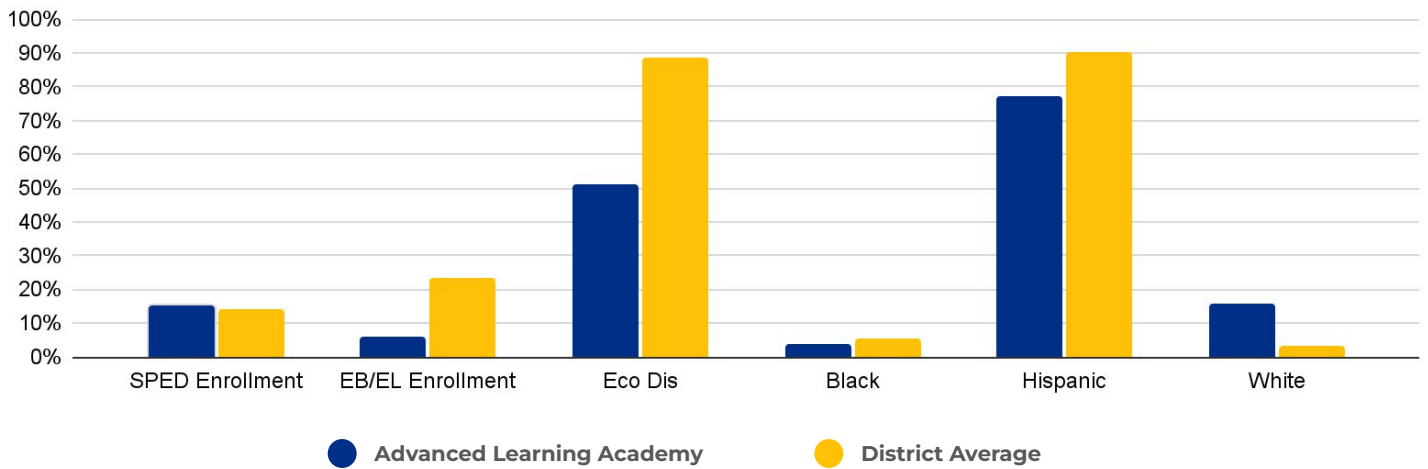

Cost Per Pupil
\$7,527

PRIMARY CRITERIA #3: 2022-23 FACILITY USE

Functional Capacity
927

Facility Usage
113%

Advanced Learning Academy

DEMOGRAPHICS

2022 ACADEMIC PERFORMANCE

2022-23 CHOICE IN / CHOICE OUT

BRIEF CRITERIA ANALYSIS

ALA is a high-demand, high-performing school that does not meet any of the primary rightsizing criteria. The school does not have room for significant expansion on its current campus.