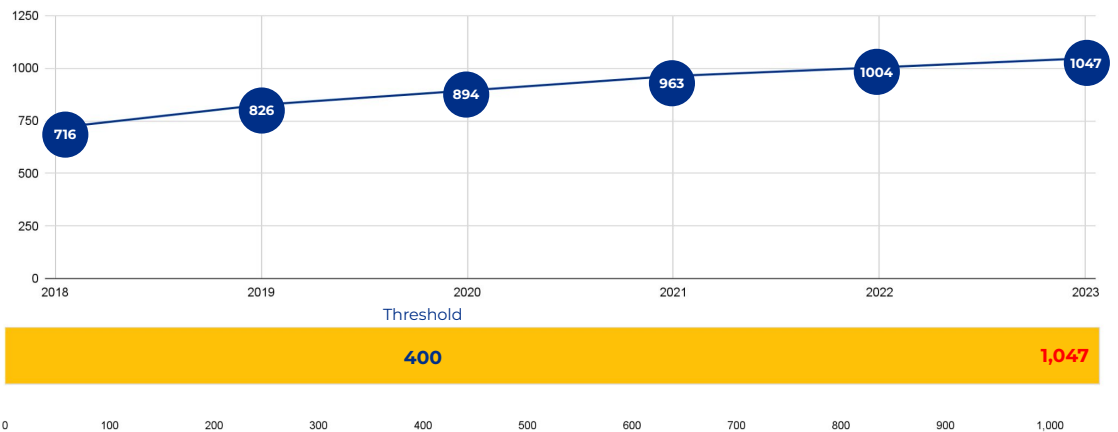

Advanced Learning Academy

SCHOOL OVERVIEW

Location:	637 N Main Ave San Antonio, TX 78205
Grades:	PK-12
Enrollment:	1,047
Poverty Index:	32%
Trustee/SMD:	Sorensen - District 1
HS Feeder Pattern:	Brackenridge
Recommendation:	<ul style="list-style-type: none"> No rightsizing-related actions make a significant impact on this school.

PRIMARY CRITERIA #1: 2022-23 ENROLLMENT

2023 Enrollment
1,047

Campus Type
Specialty HS

Enrollment Threshold
400

	2018	2019	2020	2021	2022	2023
Total Enrollment:	716	826	894	963	1004	1047

PRIMARY CRITERIA #2: FACILITY COST PER PUPIL

Cost Per Pupil
\$7,527

PRIMARY CRITERIA #3: 2022-23 FACILITY USE

Functional Capacity
927

Facility Usage
113%

Advanced Learning Academy

DEMOGRAPHICS

2022 ACADEMIC PERFORMANCE

2022-23 CHOICE IN / CHOICE OUT